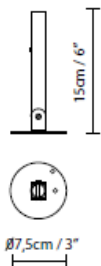

Speers Outdoor Angle Accessory (2x)

753110

Speers Outdoor W Accessory

753920 / 753930

Speers Outdoor Stem Accessory 120 / 150

753900

Speers Outdoor Connection Box

Samples