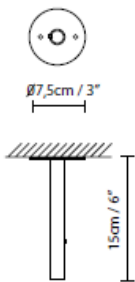

753400

Speers Outdoor C Accessory