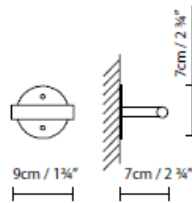

753110

Speers Outdoor W Accessory