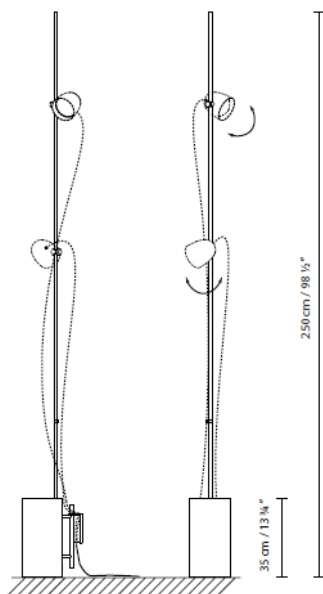

Speers Outdoor Angle Accessory (2x)

753110

Speers Outdoor W Accessory

753920 / 753930

Speers Outdoor Stem Accessory 120 / 150

753900

Speers Outdoor Connection Box

Samples

Sample 1: Speers Outdoor F Accessory + 2 Light Source

Sample 2: 2 Speers Outdoor W Accessory + 3 Light Source + Connection Box + Stem (L)

Sample 3: Speers Outdoor Angle Accessory + 2 Light Source + Connection Box + Stem (L)

Sample 4: Speers Outdoor C Accessory + 2 Light Source + Connection Box + Stem (L)

*Max. 3 light sources per connection box.