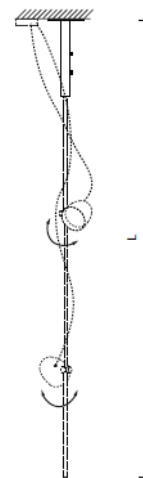

Speers Outdoor Angle Accessory (2x)

753110

Speers Outdoor W Accessory

753920 / 753930

Speers Outdoor Stem Accessory 120 / 150

753900

Speers Outdoor Connection Box

Samples

Sample 1: Speers Outdoor F Accessory + 2 Light Source

Sample 2: 2 Speers Outdoor W Accessory + 3 Light Source + Connection Box + Stem (L)

Sample 3: Speers Outdoor Angle Accessory + 2 Light Source + Connection Box + Stem (L)

Sample 4: Speers Outdoor C Accessory + 2 Light Source + Connection Box + Stem (L)

*Max. 3 light sources per connection box.