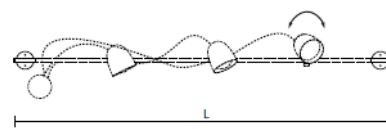

Speers Outdoor Angle Accessory (2x)

753110

Speers Outdoor W Accessory

753920 / 753930

Speers Outdoor Stem Accessory 120 / 150

753900

Speers Outdoor Connection Box

Samples

Sample 1: Speers Outdoor F Accessory + 2 Light Source

Sample 2: 2 Speers Outdoor W Accessory + 3 Light Source + Connection Box + Stem (L)

Sample 3: Speers Outdoor Angle Accessory + 2 Light Source + Connection Box + Stem (L)