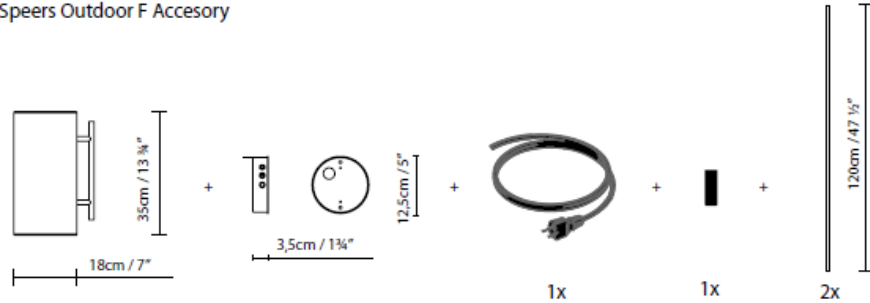

753200

Speers Outdoor F Accessory