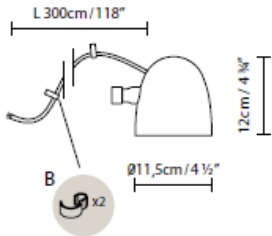

SPEERS OUTDOOR David Abad

753000 / 753001

Speers Outdoor Light Source