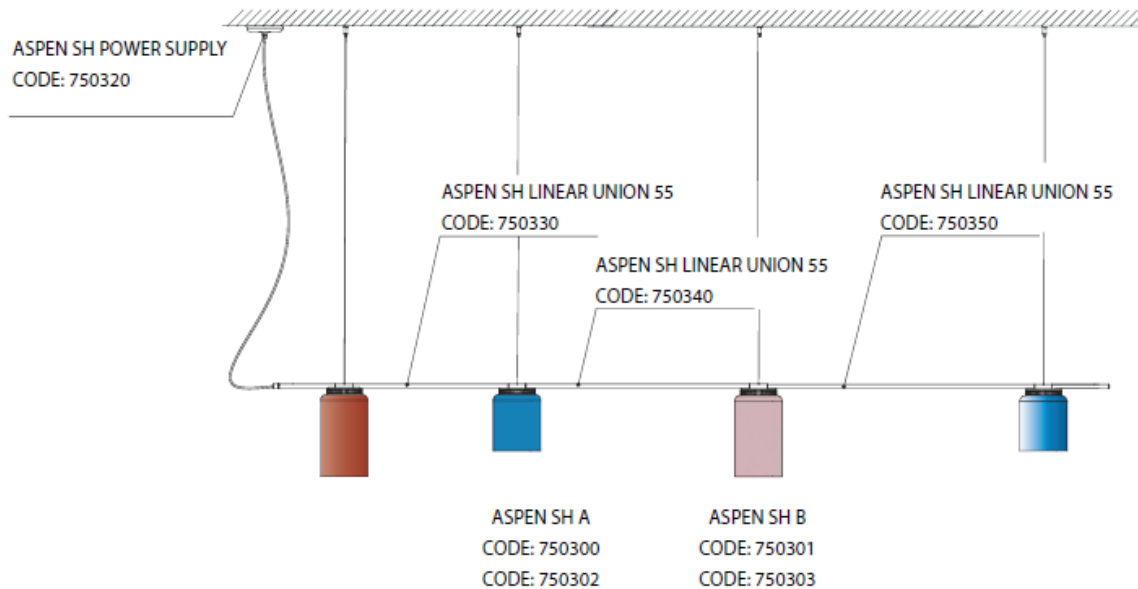

Aspen SH Werner Aisslinger

B.lux

Linear suspension system that allows combining the painted aluminium shades on the Aspen lamps (Aspen SH E27 / LED). Consists of a tubular structure available in three lengths that allows installing the shades at different distances. Structure painted in a matte black finish. The Aspen aluminium shades are available in these finishes: *grey, snow, lemon, mango, clear turquoise, aqua, merlot, rose, sea, river, and limestone.*

CODE	LAMP	PRICE
750300	ASPEN SH A LED	370,00€
750301	ASPEN SH B LED	405,00€
750302	ASPEN SH A E27	290,00€
750303	ASPEN SH B E27	325,00€
750320	ASPEN SH POWER SUPPLY	120,00€
750330	ASPEN SH LINEAR UNION 55	65,00€
750330	ASPEN SH LINEAR UNION 80	75,00€
750330	ASPEN SH LINEAR UNION 110	85,00€