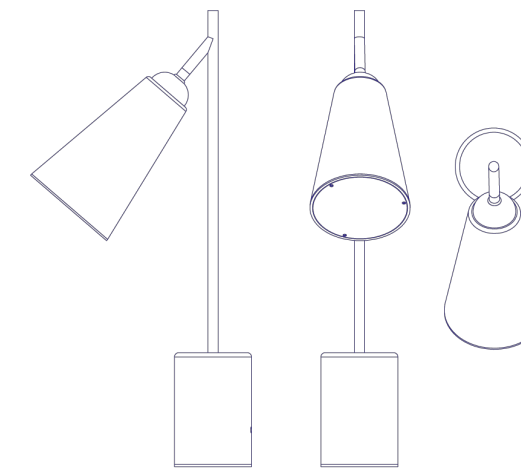

## Bells

Floor Lamp

Price		€ 1,299
Dimensions	150x46cm / 59x18"	
Material	Aluminum, brass, steel, acrylic	
Bulb	E27/E26 10-12W LED (dimnable)	
Voltage	120v / 240v	
Weight	10kg / 22lb	
Package dimensions	37x37x170cm / 15x15x67"	
Package weight	14kg / 31lb	

## Bells

Table Lamp

Price		€ 749
Dimensions	53x9x26cm / 21x4x10"	
Material	Aluminium, brass, steel, acrylic, wood	
Bulb	E27/E26 10-12W LED (dimnable)	
Voltage	120v / 240v	
Weight	2kg / 4.4lb	
Package dimensions	60x30x18 / 24x12x7"	
Package weight	3kg / 6.6lb	

## Bells

Suspended Light

Price		€ 949
Dimensions	85x28x40cm / 33x11x16"	
Material	Aluminum, brass, steel, acrylic	
Bulb	E27/E26 10-12W LED (dimnable)	
Voltage	120v / 240v	
Weight	1.5kg / 3.3lb	
Package dimensions	90x38x18cm / 35x15x7"	
Package weight	3kg / 6.6lb	

## Bells

Ceiling Lamp

Price		€ 799
Dimensions	50x26x26cm / 20x10x10"	
Material	Aluminium, brass, steel, acrylic, wood	
Bulb	E27/E26 10-12W LED (dimnable)	
Voltage	120v / 240v	
Weight	1kg / 2.2lb	
Package dimensions	60x30x18 / 24x12x7"	
Package weight	2kg / 4.4lb	