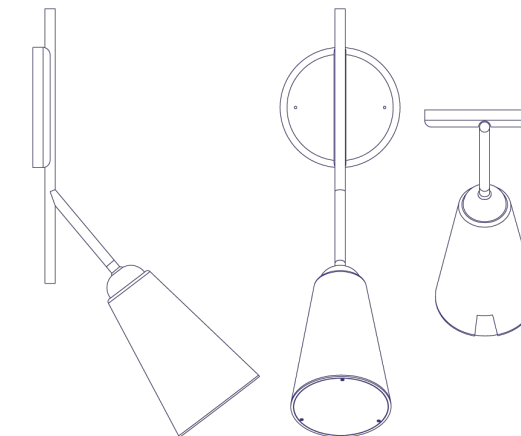

## Bells

Table Lamp

Price		€ 749
Dimensions	53x9x26cm / 21x4x10"	
Material	Aluminium, brass, steel, acrylic, wood	
Bulb	E27/E26 10-12W LED (dimnable)	
Voltage	120v / 240v	
Weight	2kg / 4.4lb	
Package dimensions	60x30x18 / 24x12x7"	
Package weight	3kg / 6.6lb	

## Bells

Suspended Light

Price		€ 949
Dimensions	85x28x40cm / 33x11x16"	
Material	Aluminum, brass, steel, acrylic	
Bulb	E27/E26 10-12W LED (dimnable)	
Voltage	120v / 240v	
Weight	1.5kg / 3.3lb	
Package dimensions	90x38x18cm / 35x15x7"	
Package weight	3kg / 6.6lb	

## Bells

Ceiling Lamp

Price		€ 799
Dimensions	50x26x26cm / 20x10x10"	
Material	Aluminium, brass, steel, acrylic, wood	
Bulb	E27/E26 10-12W LED (dimnable)	
Voltage	120v / 240v	
Weight	1kg / 2.2lb	
Package dimensions	60x30x18 / 24x12x7"	
Package weight	2kg / 4.4lb	