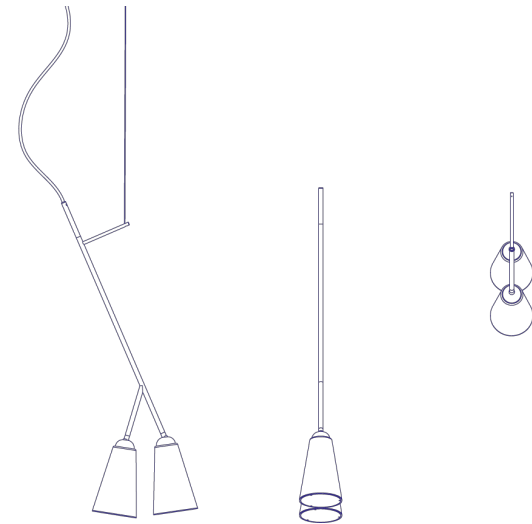

## Bells

Floor Lamp

Price		€ 1,299
Dimensions	150x46cm / 59x18"	
Material	Aluminum, brass, steel, acrylic	
Bulb	E27/E26 10-12W LED (dimnable)	
Voltage	120v / 240v	
Weight	10kg / 22lb	
Package dimensions	37x37x170cm / 15x15x67"	
Package weight	14kg / 31lb	

## Bells

Table Lamp

Price		€ 749
Dimensions	53x9x26cm / 21x4x10"	
Material	Aluminium, brass, steel, acrylic, wood	
Bulb	E27/E26 10-12W LED (dimnable)	
Voltage	120v / 240v	
Weight	2kg / 4.4lb	
Package dimensions	60x30x18 / 24x12x7"	
Package weight	3kg / 6.6lb	

## Bells

Suspended Light

Price		€ 949
Dimensions	85x28x40cm / 33x11x16"	
Material	Aluminum, brass, steel, acrylic	
Bulb	E27/E26 10-12W LED (dimnable)	
Voltage	120v / 240v	
Weight	1.5kg / 3.3lb	
Package dimensions	90x38x18cm / 35x15x7"	
Package weight	3kg / 6.6lb	

## Bells

Ceiling Lamp

Price		€ 799
Dimensions	50x26x26cm / 20x10x10"	
Material	Aluminium, brass, steel, acrylic, wood	
Bulb	E27/E26 10-12W LED (dimnable)	
Voltage	120v / 240v	
Weight	1kg / 2.2lb	
Package dimensions	60x30x18 / 24x12x7"	
Package weight	2kg / 4.4lb	