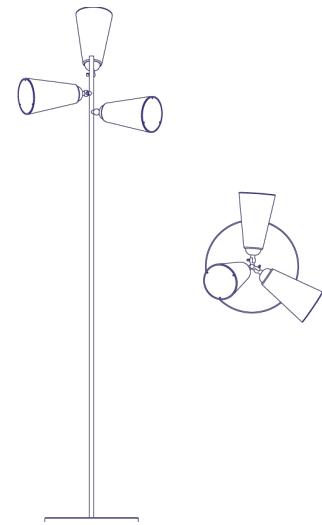

## Bells

Floor Lamp

Price		€ 1,299
Dimensions	150x46cm / 59x18"	
Material	Aluminum, brass, steel, acrylic	
Bulb	E27/E26 10-12W LED (dimnable)	
Voltage	120v / 240v	
Weight	10kg / 22lb	
Package dimensions	37x37x170cm / 15x15x67"	
Package weight	14kg / 31lb	

## Bells

Table Lamp

Price		€ 749
Dimensions	53x9x26cm / 21x4x10"	
Material	Aluminium, brass, steel, acrylic, wood	
Bulb	E27/E26 10-12W LED (dimnable)	
Voltage	120v / 240v	
Weight	2kg / 4.4lb	
Package dimensions	60x30x18 / 24x12x7"	
Package weight	3kg / 6.6lb	

## Bells

Suspended Light

Price		€ 949
Dimensions	85x28x40cm / 33x11x16"	
Material	Aluminum, brass, steel, acrylic	
Bulb	E27/E26 10-12W LED (dimnable)	
Voltage	120v / 240v	
Weight	1.5kg / 3.3lb	
Package dimensions	90x38x18cm / 35x15x7"	
Package weight	3kg / 6.6lb	

## Bells

Ceiling Lamp

Price		€ 799
Dimensions	50x26x26cm / 20x10x10"	
Material	Aluminium, brass, steel, acrylic, wood	
Bulb	E27/E26 10-12W LED (dimnable)	
Voltage	120v / 240v	
Weight	1kg / 2.2lb	
Package dimensions	60x30x18 / 24x12x7"	
Package weight	2kg / 4.4lb	