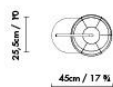

Misko F

Stone Designs

B.lux

Japanese-inspired floor lamp available in three sizes (F15, F25 and F35). They are either created from a natural wooden disc or in a black mat finish that houses the light source (E27), and which supports a textured blown-glass diffuser with a matte, white opal finish. Metal base and shaft, painted matte black. Off-white textile cable for the wooden version and black cable for the black one.

F15