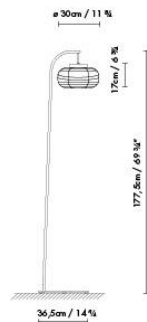

Misko F

Stone Designs

B.lux

Japanese-inspired floor lamp available in three sizes (F15, F25 and F35). They are either created from a natural wooden disc or in a black mat finish that houses the light source (E27), and which supports a textured blown-glass diffuser with a matte, white opal finish. Metal base and shaft, painted matte black. Off-white textile cable for the wooden version and black cable for the black one.

F15