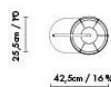

Misko F

Stone Designs

B.lux

Japanese-inspired floor lamp available in three sizes (F15, F25 and F35). They are either created from a natural wooden disc or in a black mat finish that houses the light source (E27), and which supports a textured blown-glass diffuser with a matte, white opal finish. Metal base and shaft, painted matte black. Off-white textile cable for the wooden version and black cable for the black one.

F25