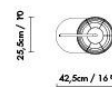

Misko F

Stone Designs

B.lux

Japanese-inspired floor lamp available in three sizes (F15, F25 and F35). They are either created from a natural wooden disc or in a black mat finish that houses the light source (E27), and which supports a textured blown-glass diffuser with a matte, white opal finish. Metal base and shaft, painted matte black. Off-white textile cable for the wooden version and black cable for the black one.

F35