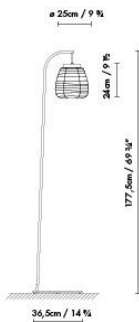

Misko F

Stone Designs

B.lux

Japanese-inspired floor lamp available in three sizes (F15, F25 and F35). They are either created from a natural wooden disc or in a black mat finish that houses the light source (E27), and which supports a textured blown-glass diffuser with a matte, white opal finish. Metal base and shaft, painted matte black. Off-white textile cable for the wooden version and black cable for the black one.

F25