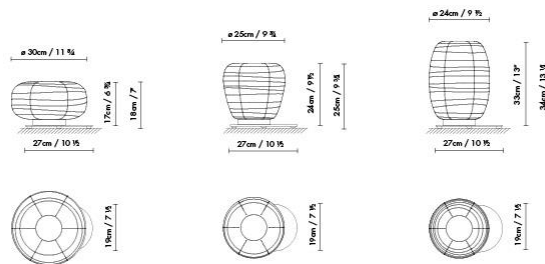

Japanese-inspired table lamp available in three sizes (T15, T25 and T35). They are either created from a natural wooden disc or in a black mat finish that houses the light source (E27), and which supports a textured blown-glass diffuser with a matte, white opal finish. Metal base painted matte black. Off-white textile cable for the wooden version and black cable for the black one.

T15

T25

T35

CODE	LAMP	PRICE
756000	MISKO T15 OAK	390€
756001	MISKO T25 OAK	390€
756002	MISKO T35 OAK	390€
756005	MISKO T15 BLACK	320€
756006	MISKO T25 BLACK	320€
756007	MISKO T35 BLACK	320€