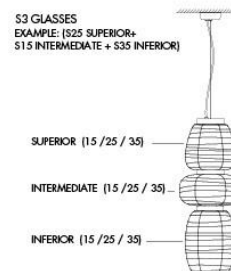

Japanese-inspired suspension lamp, with one or multiple units. They are either created from a natural wooden disc or in a black mat finish that houses the light source (E27), and which supports a textured blown-glass diffuser with a matte, white opal finish. The single-unit lamps have one glass diffuser and come in three sizes (S15, S25 and S35). The multiple-suspension lamps allow for different compositions, since they can come with two (S2 glass) or three (S3 glass) diffusers, at the customer's discretion. Off-white textile cable for the wooden version and black cable for the black one.