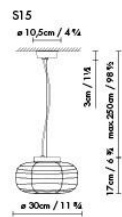

Japanese-inspired suspension lamp, with one or multiple units. They are either created from a natural wooden disc or in a black mat finish that houses the light source (E27), and which supports a textured blown-glass diffuser with a matte, white opal finish. The single-unit lamps have one glass diffuser and come in three sizes (S15, S25 and S35). The multiple-suspension lamps allow for different compositions, since they can come with two (S2 glass) or three (S3 glass) diffusers, at the customer's discretion. Off-white textile cable for the wooden version and black cable for the black one.