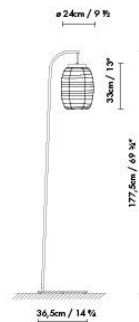

Misko F

Stone Designs

B.lux

Japanese-inspired floor lamp available in three sizes (F15, F25 and F35). They are either created from a natural wooden disc or in a black mat finish that houses the light source (E27), and which supports a textured blown-glass diffuser with a matte, white opal finish. Metal base and shaft, painted matte black. Off-white textile cable for the wooden version and black cable for the black one.

F35