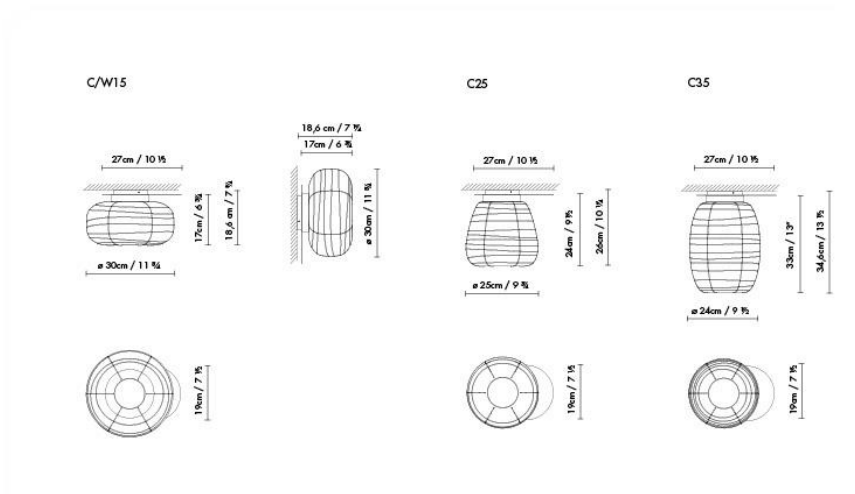

Japanese-inspired ceiling and wall lamp, available in three sizes for the ceiling lamp (C/W15, C25 and C35) and one for the wall lamp (C/W15). They are either created from a natural wooden disc or in a black mat finish that houses the light source (E27), and which supports a textured blown-glass diffuser with a matte, white opal finish. The C/W15 version can all be installed on a wall.