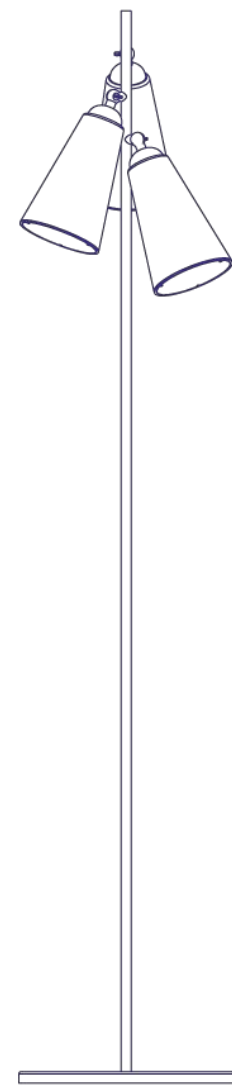

True to Aqua Creations' heritage, Bells is inspired by the natural world; reflecting the organic rise of climbing plants towards sunlight.

Bells Floor Lamp

The floor lamp is a staple of the Bells collection and is designed to be a statement living room piece. 3 adjustable cone lamp shades and effortless installation make it one of the most versatile offerings in the range. The Bells floor lamp reflects the upward reach of a growing flower, opening in the midday sun.

Dimensions	150x46cm / 59x18"
Material	Aluminium, brass, steel, acrylic
Bulb	E27 / E26 10-12W LED (dimmable)
Voltage	240v / 120v
Weight	10kg / 22lb
Package dimensions	37x37x170cm / 15x15x67"
Package weight	14kg / 31lb

Dimensions	85x28x40cm / 33x11x16"
Material	Aluminium, brass, steel, acrylic
Bulb	E27 / E26 10-12W LED (dimmable)
Voltage	240v / 120v
Weight	1.5kg / 3.3lb
Package dimensions	90x38x18cm / 35x15x7"
Package weight	3kg / 6.6lb

Dimensions	50x26x26cm / 20x10x10"
Material	Aluminium, brass, steel, acrylic, walnut
Bulb	E27 / E26 10-12W LED (dimmable)
Voltage	240v / 120v
Weight	1kg / 2.2lb
Package dimensions	60x30x18cm / 24x12x7"
Package weight	2kg / 4.4lb