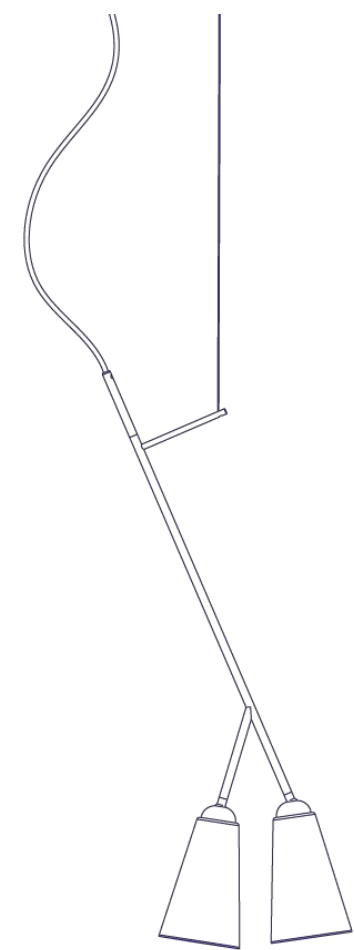

True to Aqua Creations' heritage, Bells is inspired by the natural world; reflecting the organic rise of climbing plants towards sunlight.

Bells Floor Lamp

The floor lamp is a staple of the Bells collection and is designed to be a statement living room piece. 3 adjustable cone lamp shades and effortless installation make it one of the most versatile offerings in the range. The Bells floor lamp reflects the upward reach of a growing flower, opening in the midday sun.

Dimensions	150x46cm / 59x18"
Material	Aluminium, brass, steel, acrylic
Bulb	E27 / E26 10-12W LED (dimmable)
Voltage	240v / 120v
Weight	10kg / 22lb
Package dimensions	37x37x170cm / 15x15x67"
Package weight	14kg / 31lb

Bells Pendant Light

Suspended effortlessly by thin, near invisible wiring, the pendant is one of the truest designs to the Bells vision; healthy, elegant flowers growing underneath the shade of a forest canopy. The Bells hanging pendant lights combines Aqua Creation' design heritage of inspiration drawn from the natural world and adds a contemporary twist to give birth to some of Aqua's most elegant lighting ranges yet.

Dimensions	85x28x40cm / 33x11x16"
Material	Aluminium, brass, steel, acrylic
Bulb	E27 / E26 10-12W LED (dimmable)
Voltage	240v / 120v
Weight	1.5kg / 3.3lb
Package dimensions	90x38x18cm / 35x15x7"
Package weight	3kg / 6.6lb