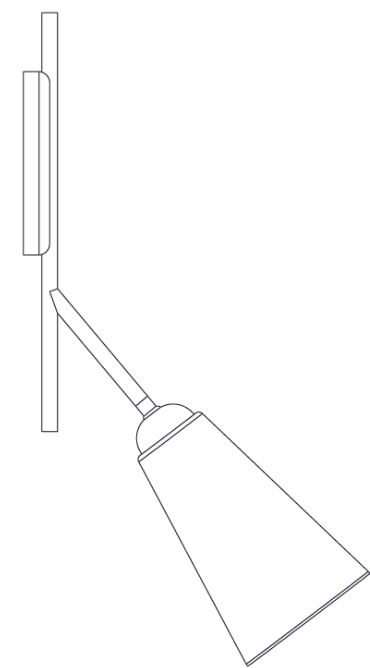

Dimensions	150x46cm / 59x18"
Material	Aluminium, brass, steel, acrylic
Bulb	E27 / E26 10-12W LED (dimmable)
Voltage	240v / 120v
Weight	10kg / 22lb
Package dimensions	37x37x170cm / 15x15x67"
Package weight	14kg / 31lb

Bells Pendant Light

Suspended effortlessly by thin, near invisible wiring, the pendant is one of the truest designs to the Bells vision; healthy, elegant flowers growing underneath the shade of a forest canopy. The Bells hanging pendant lights combines Aqua Creation' design heritage of inspiration drawn from the natural world and adds a contemporary twist to give birth to some of Aqua's most elegant lighting ranges yet.

Dimensions	85x28x40cm / 33x11x16"
Material	Aluminium, brass, steel, acrylic
Bulb	E27 / E26 10-12W LED (dimmable)
Voltage	240v / 120v
Weight	1.5kg / 3.3lb
Package dimensions	90x38x18cm / 35x15x7"
Package weight	3kg / 6.6lb

Dimensions	50x26x26cm / 20x10x10"
Material	Aluminium, brass, steel, acrylic, walnut
Bulb	E27 / E26 10-12W LED (dimmable)
Voltage	240v / 120v
Weight	1kg / 2.2lb
Package dimensions	60x30x18cm / 24x12x7"
Package weight	2kg / 4.4lb