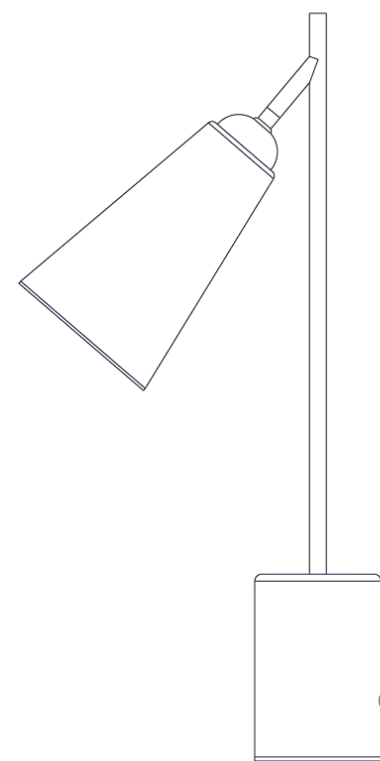

Dimensions	53x9x26cm / 21x4x10"
Material	Aluminium, brass, steel, acrylic, walnut
Bulb	E27 / E26 10-12W LED (dimmable)
Voltage	240v / 120v
Weight	2kg / 4.4lb
Package dimensions	60x30x18cm / 24x12x7"
Package weight	3kg / 6.6lb